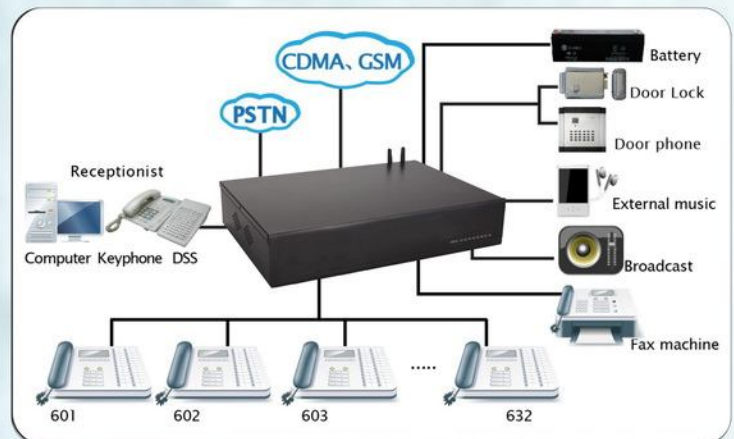

Bozztel TP832 Series

● Capacity:

From 4 to 8 CO lines, 16 to 32 extensions.
2 CO line ports in per CO line card.
8 extension line ports in per extension line card.

● Features:

Expandable
keyphone interface (Optional)
Door Phone
Door lock opener (Optional)
External Broadcasting Interface
External Music on Holding
Billing Software (include program) (Optional)
Backup Battery Interface (Optional)
Power Failure Transfer
Fax Detection (Optional)
Operator/Auto-attendant Mode
Day/Night Mode(Auto/Manual)
Flexible coding(change Ext.No.)
Caller ID
Call Transfer
Call Forwarding
Outgoing Call Transfer
CO to CO Transfer
Call Switch (pickup in conversation)
Call Pickup (External call)
C.O. Line Reservation(Call waiting)
C.O. Line Booking
Specific C.O. Line Dialing

Call All Extensions
Three Way Conference
Do Not Disturb
Auto IP Dialing
Private Password
Call Restriction
Call Duration Control
C.O. Line&Exts Monitor
Exts. Groups
External Line Group
Ringing assignment(CO-Exts group)
Alarm clock
Intelligent Routing(LCR)
System Password
Automatic C.O. Line Detection
Remote Programming
Lightning Protection

● Packing Details:

Weight: 5.1~5.5KGS/PC
Quantity: 2pcs in one carton
Giftbox size: 47.5×38×12.5cm
Carton size: 49×28×41cm