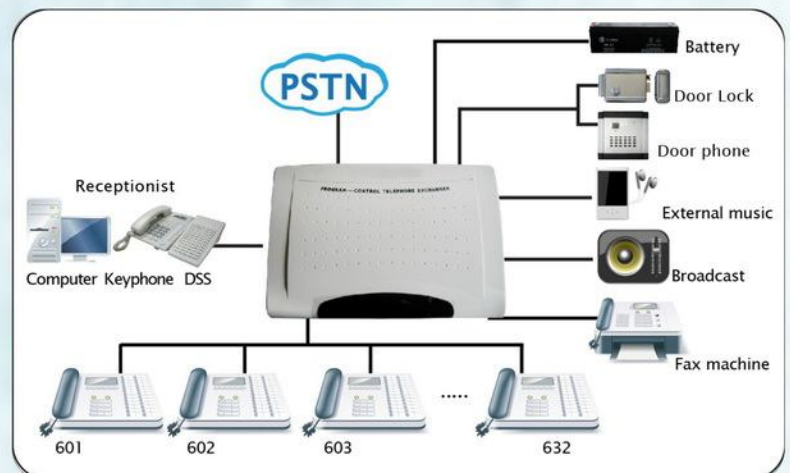

Bozztel CP Series CP832/CP308/CP208

● Capacity:

CP 832 series :
From 4 to 8 CO lines, 16 to 32 extensions.
4 CO line ports in per CO line card.
8 extension line ports in per extension line card.

208CP series :
2 CO lines, 8 extensions
308CP series :
3 CO lines, 8 extensions

● Features:

Expandable
keyphone interface (Optional)
Door Phone
Door lock opener (Optional)
External Broadcasting Interface
External Music on Holding
Billing Software (include program) (Optional)
Backup Battery Interface (Optional)
Power Failure Transfer
Fax Detection (Optional)
Operator/Auto-attendant Mode
Day/Night Mode(Auto/Manual)
Flexible coding(change Ext.No.)
Caller ID
Call Transfer
Call Forwarding
Outgoing Call Transfer
CO to CO Transfer
Call Switch (pickup in conversation)
Call Pickup (External call
C.O. Line Reservation(Call waiting)
C.O. Line Booking
Specific C.O. Line Dialing
Call All Extensions
Three Way Conference)

Do Not Disturb
Auto IP Dialing
Private Password
Call Restriction
Call Duration Control
C.O. Line&Exts Monitor
Exts. Groups
External Line Group
Ringing assignment(CO-Exts group)
Alarm clock
Intelligent Routing(LCR)
System Password
Automatic C.O. Line Detection
Remote Programming
Lightning Protection

● Packing Details:

Weight: 2.3~3.9 kgs/pc
Quantity: 5pcs in one carton
Giftbox size: 37×25×6.1cm
Carton size: 56×47×31.5cm