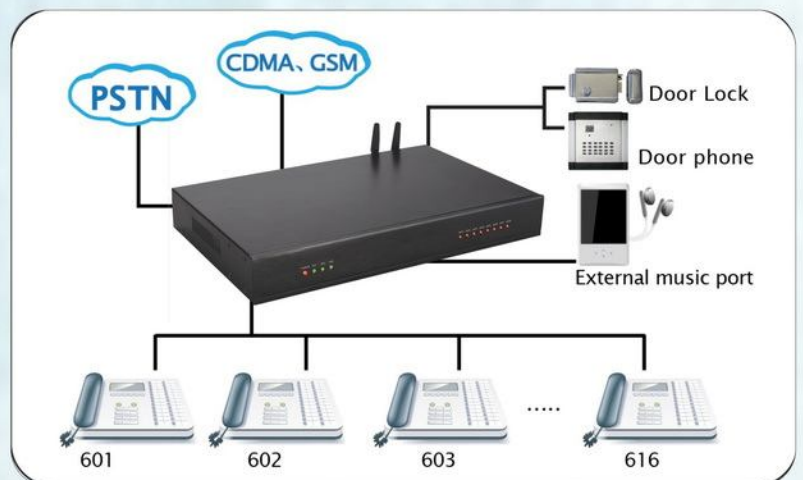

Bozztel TS/TS+

● Features:

- Door Phone(for TS+ series)
- Door lock opener(Optional) (for TS+ series)
- External Music on Holding
- Power Failure Transfer
- Fax Detection (Optional) (for TS+ series)
- Operator/Auto-attendant Mode
- Flexible coding(change Ext.No.)
- Caller ID
- Call Transfer
- Call Forwarding
- Outgoing Call Transfer
- CO to CO Transfer
- Call Switch (pickup in conversation)
- Call Pickup (External call)
- C.O. Line Reservation(Call waiting)
- C.O. Line Booking

- Specific C.O. Line Dialing
- Call All Extensions
- Three Way Conference
- Do Not Disturb
- Auto IP Dialing(for TS+ series)
- Call Restriction
- Call Duration Control
- C.O. Line&Exts Monitor
- Exts. Groups (for TS+ series)
- External Line Group (for TS+ series)
- Ringling assignment(CO-Exts group)
- Intelligent Routing(LCR) (Optional) (for TS+ series)
- System Password
- Remote Programming
- Lightning Protection

● Packing Details:

- Weight: 2.8~3.4 kgs/pc
- Quantity: 5pcs in one carton
- Giftbox size: 41×29×9cm
- Carton size: 43.5×42×31.5cm