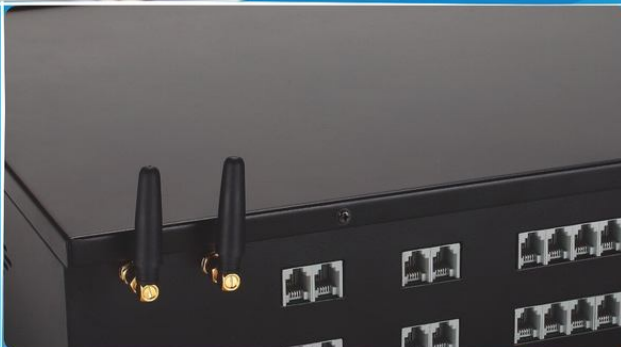

PABX

Communication Expertes

Program Control Telephone Exchanger