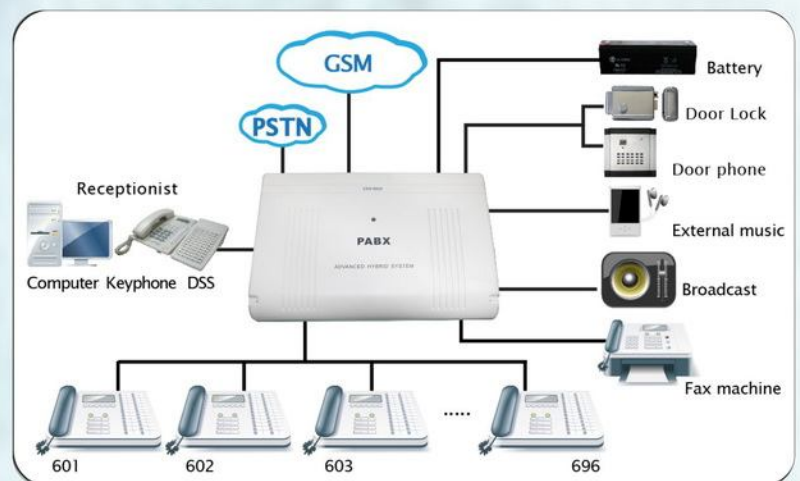

Bozztel CP1 696 Series

● Capacity:

From 4 to 16 CO lines, 16 to 96 extensions.
4 CO line ports in per CO line card.
8 extension line ports in per extension line card.

● Features:

Expandable
keyphone interface(Optional)
Door Phone
Door lock opener
External Broadcasting Interface
External Music on Holding
Billing Software (include program)(Optional)
Backup Battery Interface
Fax Detection(Optional)
Operator/Auto-attendant Mode
Day/Night Mode(Auto/Manual)
Flexible coding(change Ext.No.)
Caller ID
Call Transfer
Call Forwarding
Outgoing Call Transfer
CO to CO Transfer
Call Switch (pickup in conversation)
Call Pickup (External call)
C.O. Line Reservation(Call waiting)

C.O. Line Booking
Specific C.O. Line Dialing
Call All Extensions
Three Way Conference
Do Not Disturb
Auto IP Dialing
Private Password
Call Restriction
Call Duration Control
C.O. Line&Exts Monitor
Exts. Groups
External Line Group
Ringing assignment(CO-Exts group)
Alarm clock
Intelligent Routing(LCR)
System Password
Remote Programming
Lightning Protection

● Packing Details:

Weight: 6.0~8.0 KGS/PC
Quantity: 2pcs in one carton
Giftbox size: 48.8×31×11cm
Carton size: 61×36×39.5cm